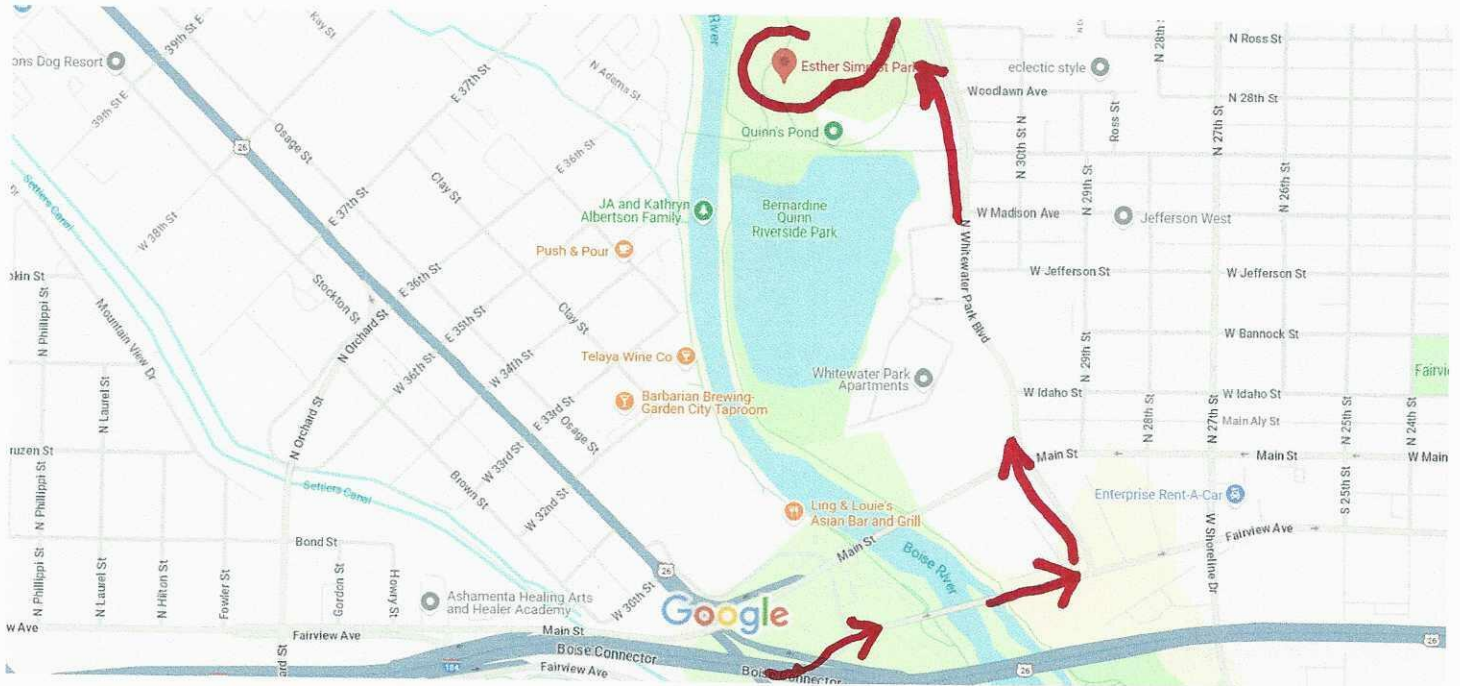

Google Maps Esther Simplot Park

Map data ©2024 Google 500 ft

3206 Pleasanton Ave, Boise, ID.

Esther Simplot Central Pavilion in Whitewater Park in Boise

Note → Arrows are Route to the Pavilion

PARKS AND RECREATION

ESTHER SIMPLOT PARK 55 ACRES
MASTER PLAN APPROVED BY BOISE PARKS COMMISSION 2011